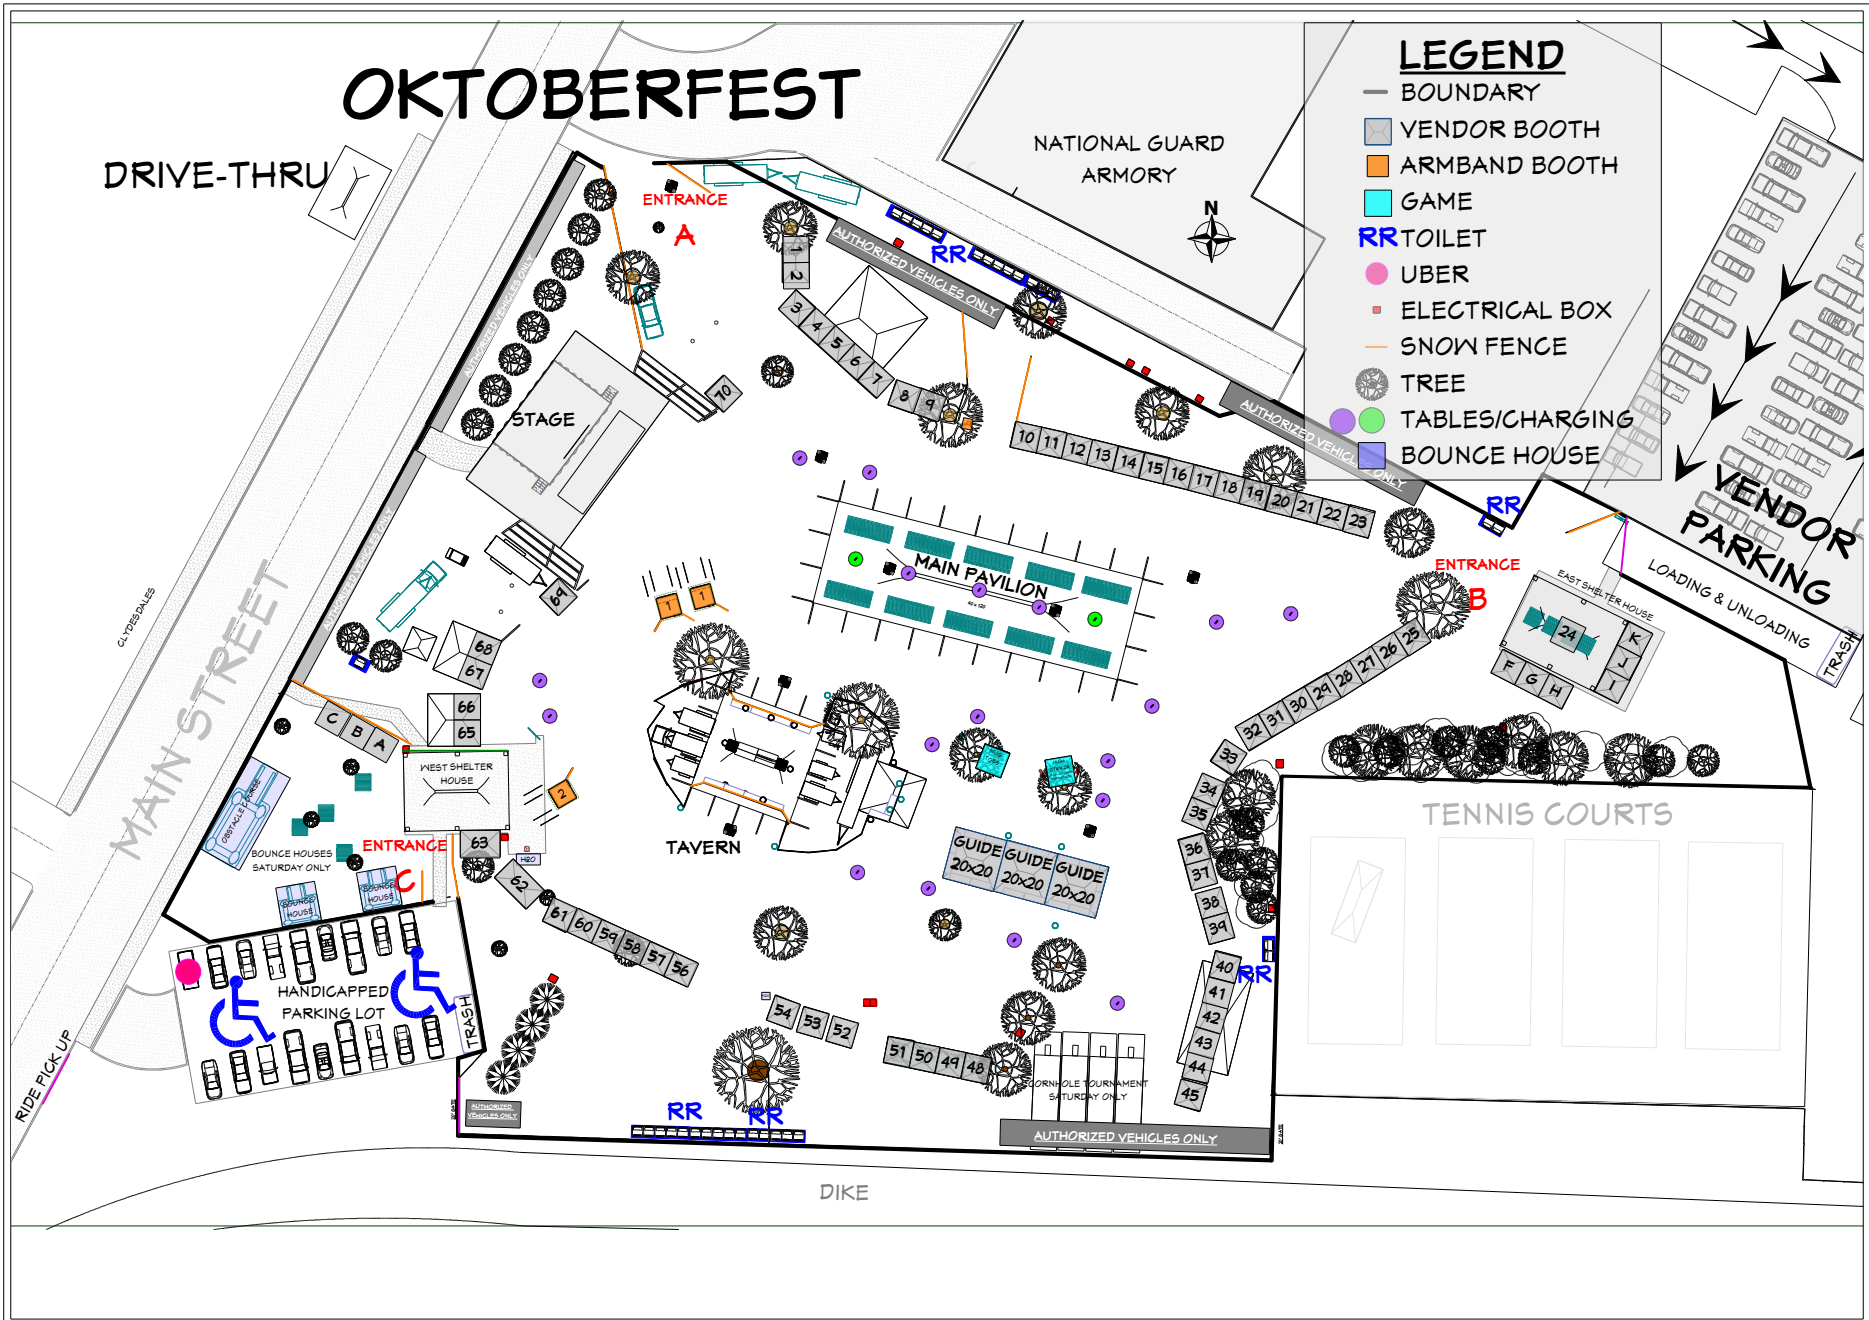

OKTOBERFEST

LEGEND

- BOUNDARY
- VENDOR BOOTH
- ARMBAND BOOTH
- GAME
- RR TOILET
- UBER
- ELECTRICAL BOX
- SNOW FENCE
- TREE
- TABLES/CHARGING
- BOUNCE HOUSE

Proprietary and Confidential
The information contained in this drawing is the sole property of Emily Knowles Design Co. and its use without the written permission is prohibited.

PAGE TITLE
OKTOBERFEST
SEPTEMBER 24TH & 30TH

DRAWINGS PROVIDED BY:
EMILY KNOWLES DESIGNS
EMILYKNOWLESDESIGNS.COM
WWW.EMILYKNOWLESDESIGNS.COM

DATE:
6/20/2023
SHEET:
P-1